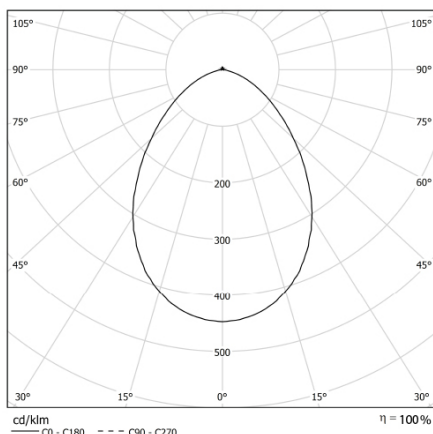

HALL LED ESSENTIAL Medium

IP54 protection from the bottom

CODE		FLUX	SIZE	CERTIFICATIONS
38MP20K4M54EM	20W 4000K	2700lm	210mm	    

Optics

Microcell polycarbonate internal reflector and opal microprism polycarbonate diffuser. UGR<19.