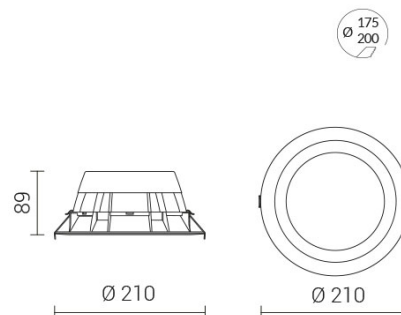

HALL LED ESSENTIAL Medium

IP54 protection from the bottom

CODE		FLUX	SIZE	CERTIFICATIONS
38MP20K4M54EM	20W 4000K	2700lm	210mm	    

Optics

Microcell polycarbonate internal reflector and opal microprism polycarbonate diffuser. UGR<19.

Specifications

SMD LED technology;
Driver included;
CRI>90;
Mac Adams 3;
Life Time: L80/B10 >50.000h;
5 years complete warranty;
Eye safety: RG0/RG1 in accordance with EN62471:2009

Body

Polycarbonate body and die-cast aluminum heat sink.